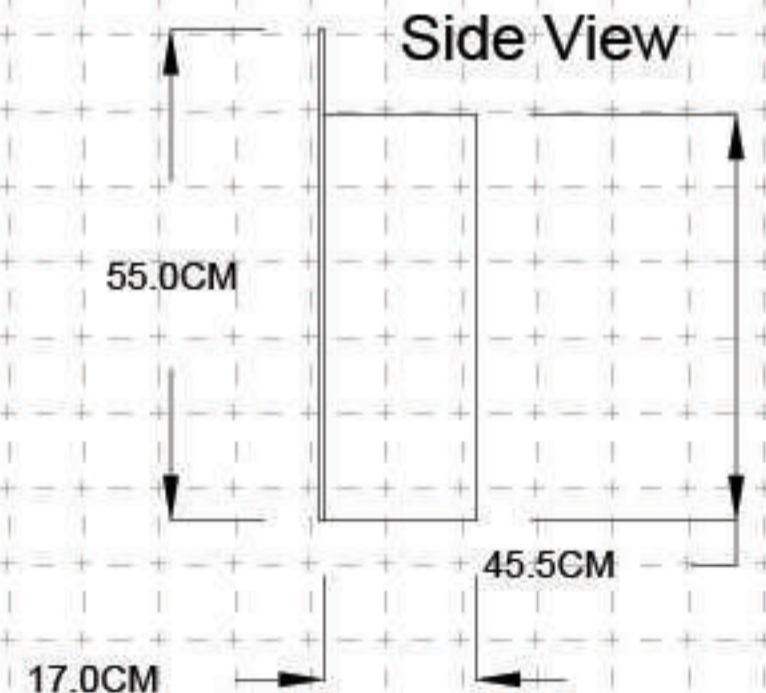

Side View

	Dimensions	Viewing area	Opening Size	Weight
X-Series 220	220x60x20 cm	190.5x32 cm	-	22 kg
X-Series 130	130x55x20 cm	95x29 cm	-	16 kg