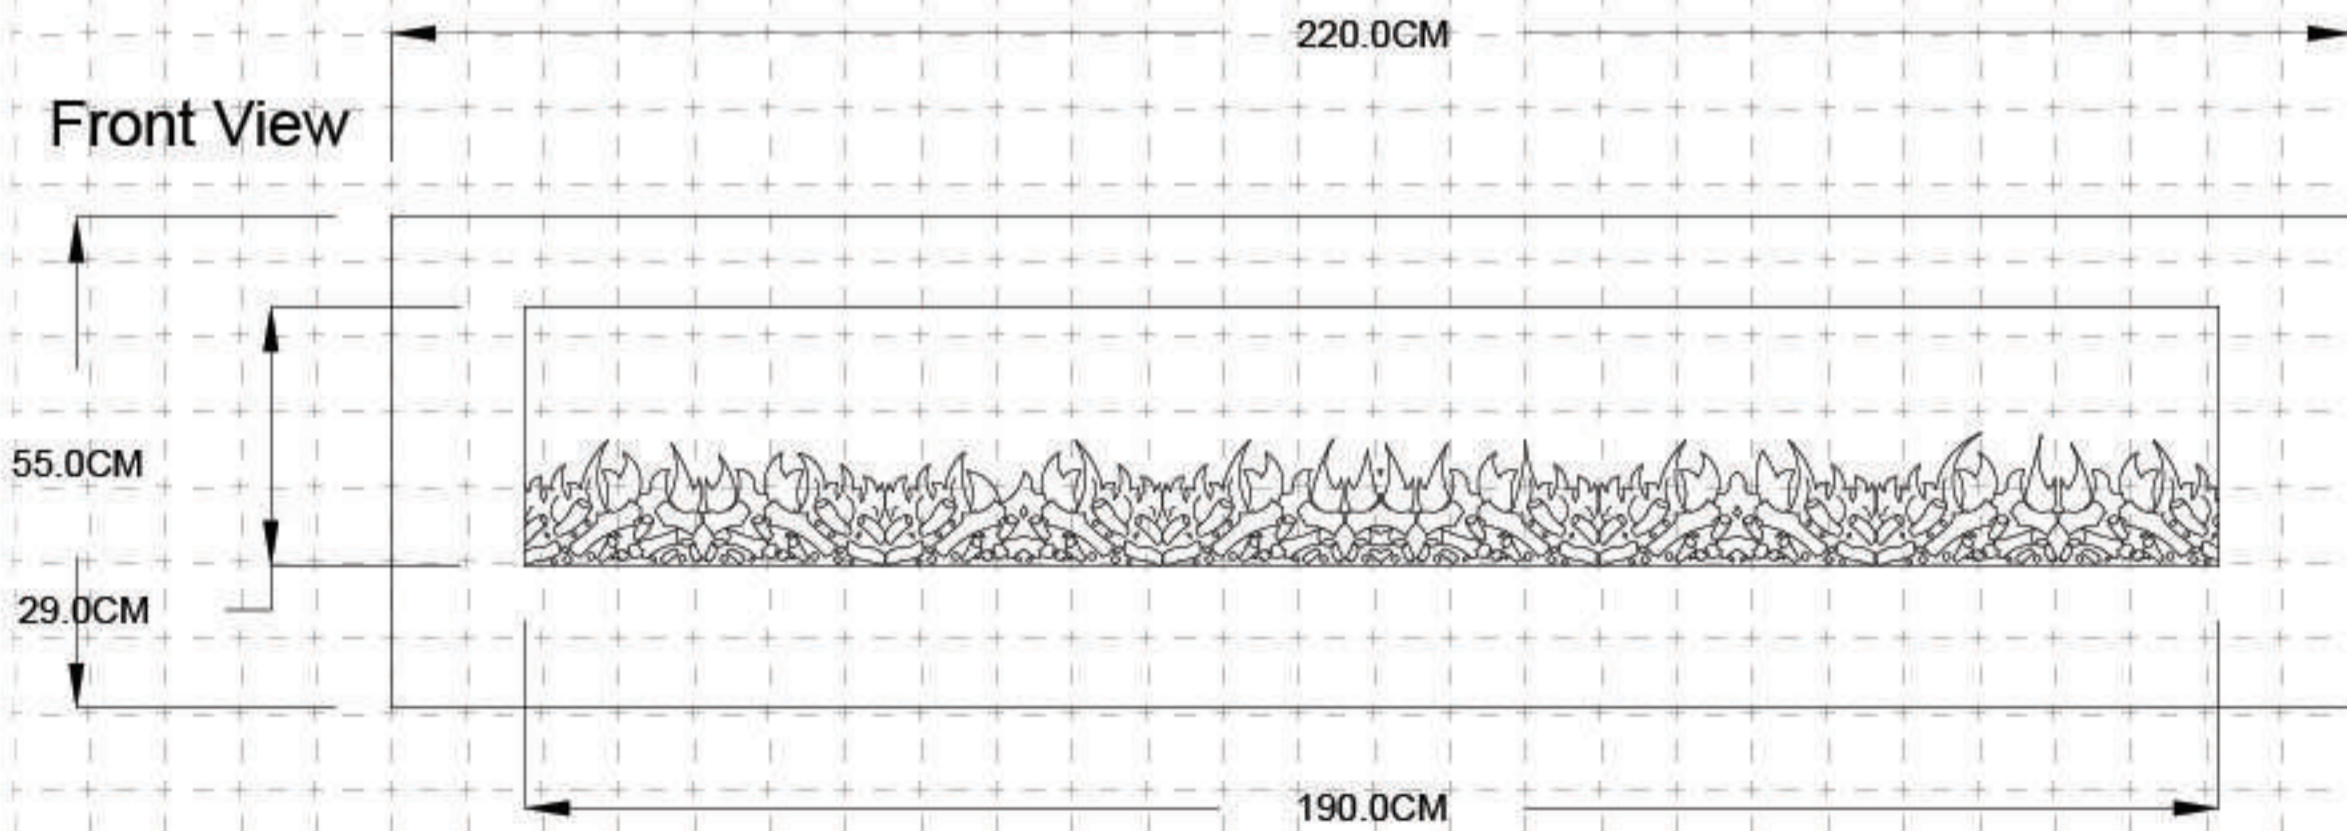

X-Series

Electric fireplace

Power Supply	220 V
heating power	1100 W
Flue	not required
Finish	black powder coated steel
Materials	steel, glass
Application	For indoor and roofed outdoor usage

Top View

Front View

Side View

	Dimensions	Viewing area	Opening Size	Weight
X-Series 220	220x60x20 cm	190.5x32 cm	-	22 kg
X-Series 130	130x55x20 cm	95x29 cm	-	16 kg